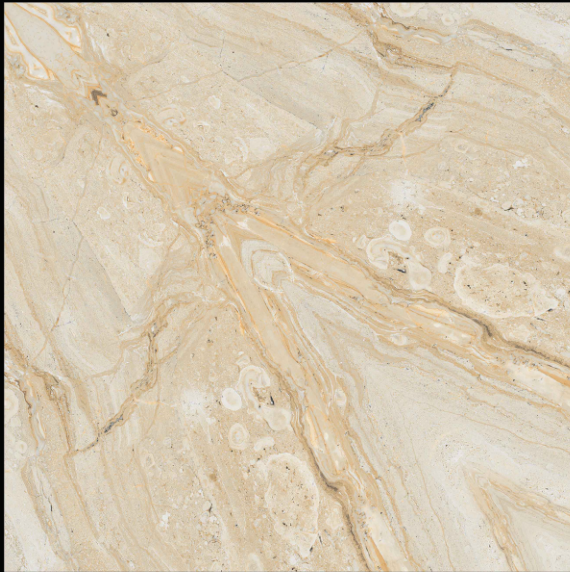

600X600 MM

GLOSSY

POLISHED GLAZED VITRIFIED TILES

**C-31**

600X600 MM

GLOSSY

POLISHED GLAZED VITRIFIED TILES

C-32