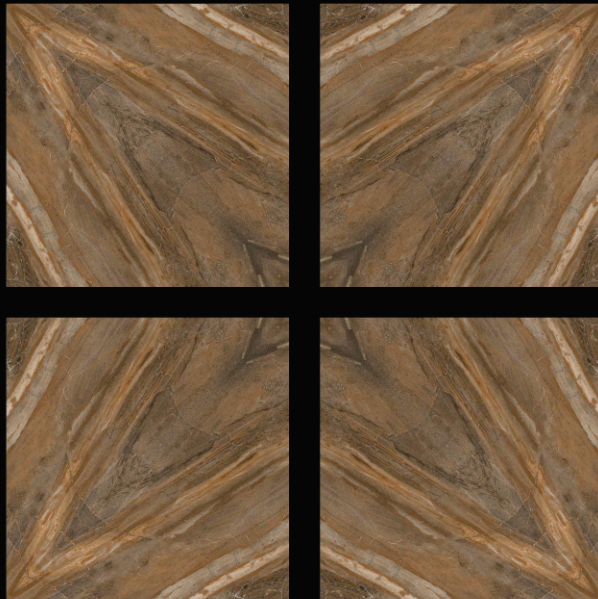

C-28

GLOSSY

POLISHED GLAZED VITRIFIED TILES

C-29

600X600 MM

GLOSSY

POLISHED GLAZED VITRIFIED TILES

**C-30**