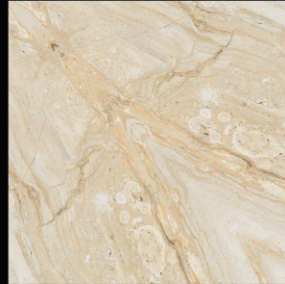

600X600 MM

GLOSSY

POLISHED GLAZED VITRIFIED TILES

**C-31**

600X600 MM

GLOSSY

POLISHED GLAZED VITRIFIED TILES

C-32