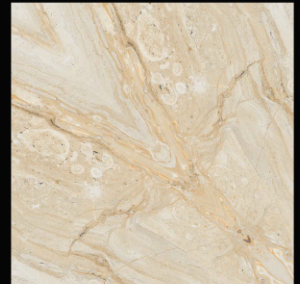

600X600 MM

GLOSSY

POLISHED GLAZED VITRIFIED TILES

**C-31**

600X600 MM

GLOSSY

POLISHED GLAZED VITRIFIED TILES

C-32