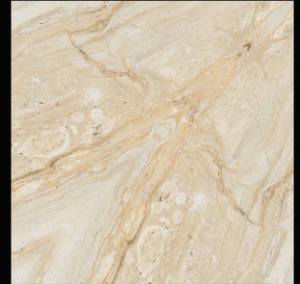

600X600 MM

GLOSSY

POLISHED GLAZED VITRIFIED TILES

**C-31**

600X600 MM

GLOSSY

POLISHED GLAZED VITRIFIED TILES

C-32